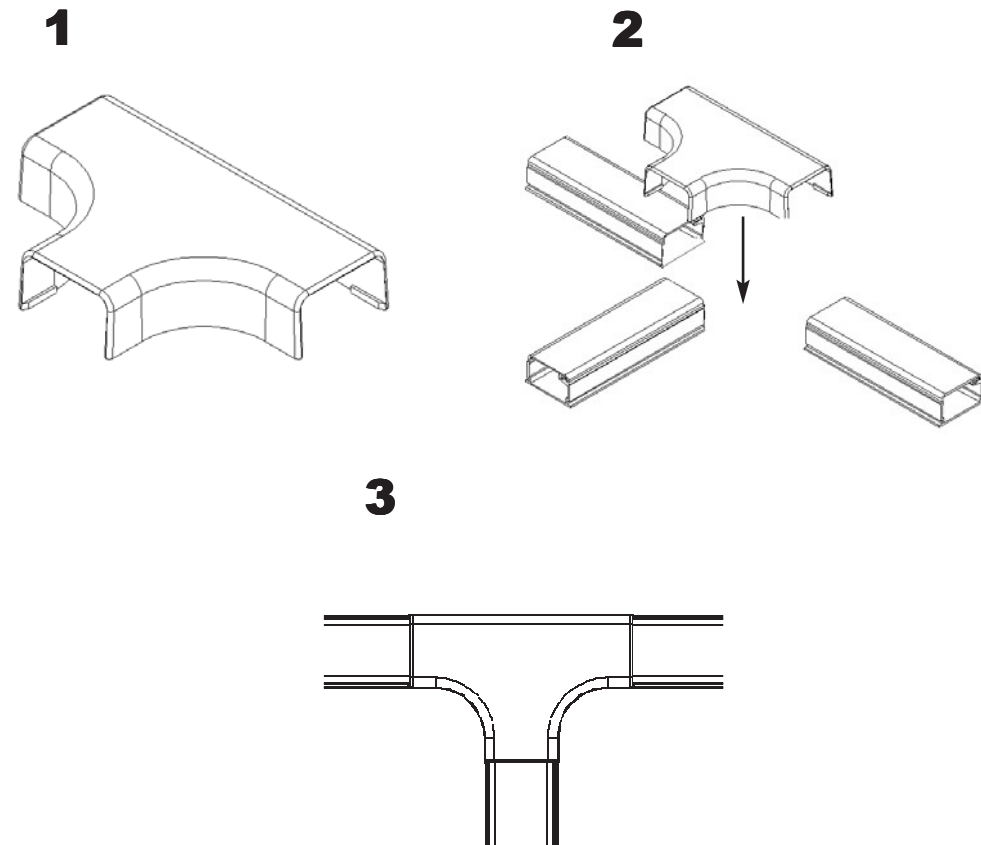

INSTALLATION INSTRUCTIONS FOR LOW VOLTAGE SURFACE RACEWAY

TEE COVER

Part Numbers: TSR1X-21, TSR2X-21, TSR3X-21

HellermannTyton • 7930 N. Faulkner Rd. Milwaukee, WI 53224
Phone:(800)537-1512 • Fax:(800)848-9866
www.hellermann.tyton.com • email:corp@htamericas.com