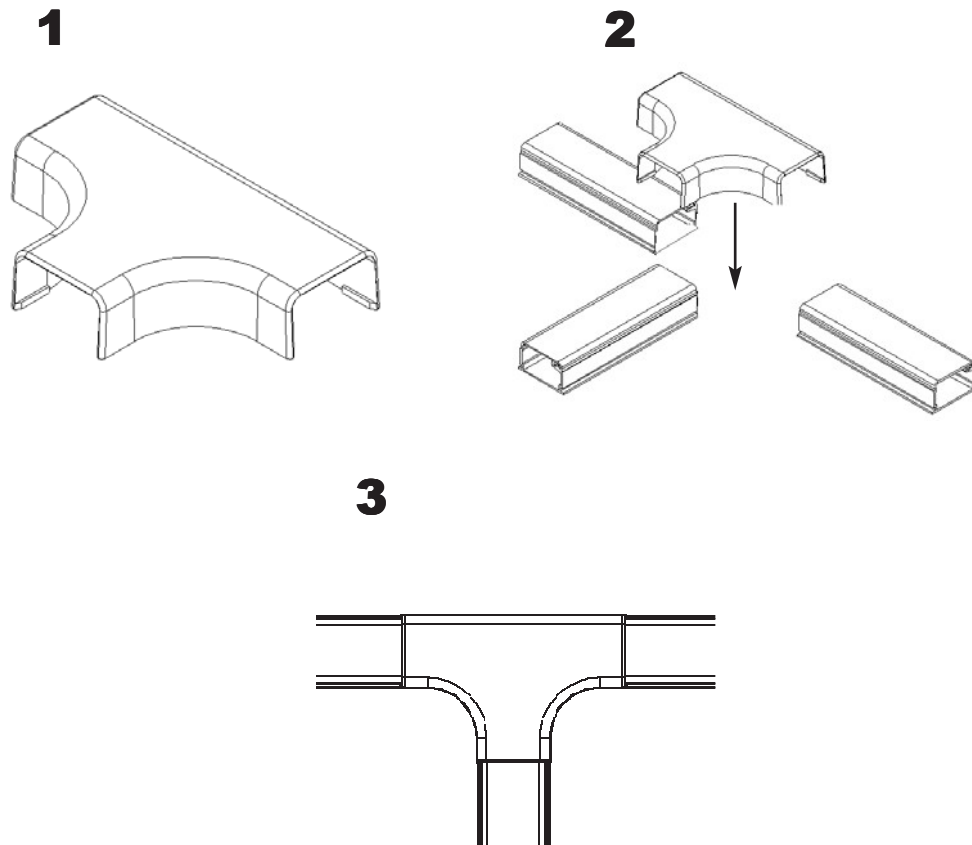

INSTALLATION INSTRUCTIONS FOR LOW VOLTAGE SURFACE RACEWAY

TEE COVER

Part Numbers: TSR1X-21, TSR2X-21, TSR3X-21

HellermannTyton • 7930 N. Faulkner Rd. Milwaukee, WI 53224
Phone:(800)537-1512 • Fax:(800)848-9866
www.hellermann.tyton.com • email:corp@htamericas.com